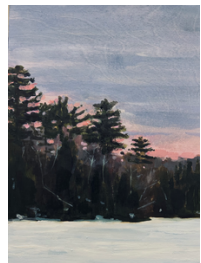

smoke the moon

616 ½ CANYON ROAD, SANTA FE, NM 87501

NANCY FRIEDLAND

Solstice

Acrylic on wood panel

24 x 30 in.

2023

\$ 3,400 USD

NANCY FRIEDLAND

Roadtripping in my mind (Santa Fe)

Acrylic on wood panel

24 x 30 in.

2023

\$ 3,400 USD

NANCY FRIEDLAND

Roadtripping in my mind #81

Acrylic on wood panel

11 x 14 in.

2023

\$ 1,800 USD

NANCY FRIEDLAND

Spring Thaw

Acrylic on wood panel

9 x 12 in.

2023

\$ 1,400 USD

NANCY FRIEDLAND

Lillies in the light from the lake

Acrylic on wood panel

11 x 14 in.

2023

\$ 1,800 USD