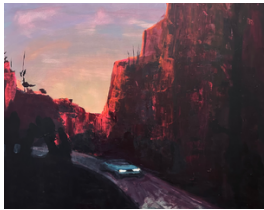

smoke the moon

616 ½ CANYON ROAD, SANTA FE, NM 87501

NANCY FRIEDLAND

Solstice

Acrylic on wood panel

24 x 30 in.

2023

\$ 3,400 USD